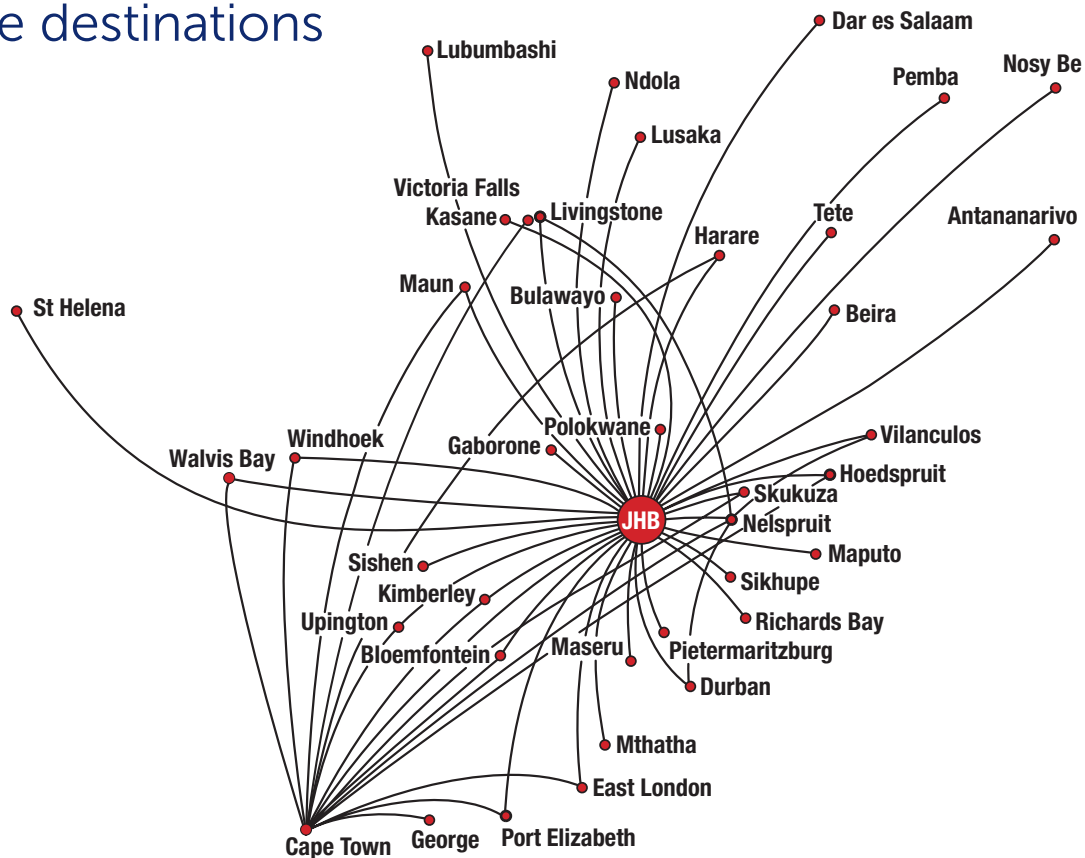

Connecting you to the widest network

More business and leisure destinations

Our fleet

Embraer E-Jet 190: 98 seats
 6 Business class - seat configuration 1 and 2
 92 Economy class - seat configuration 2 and 2