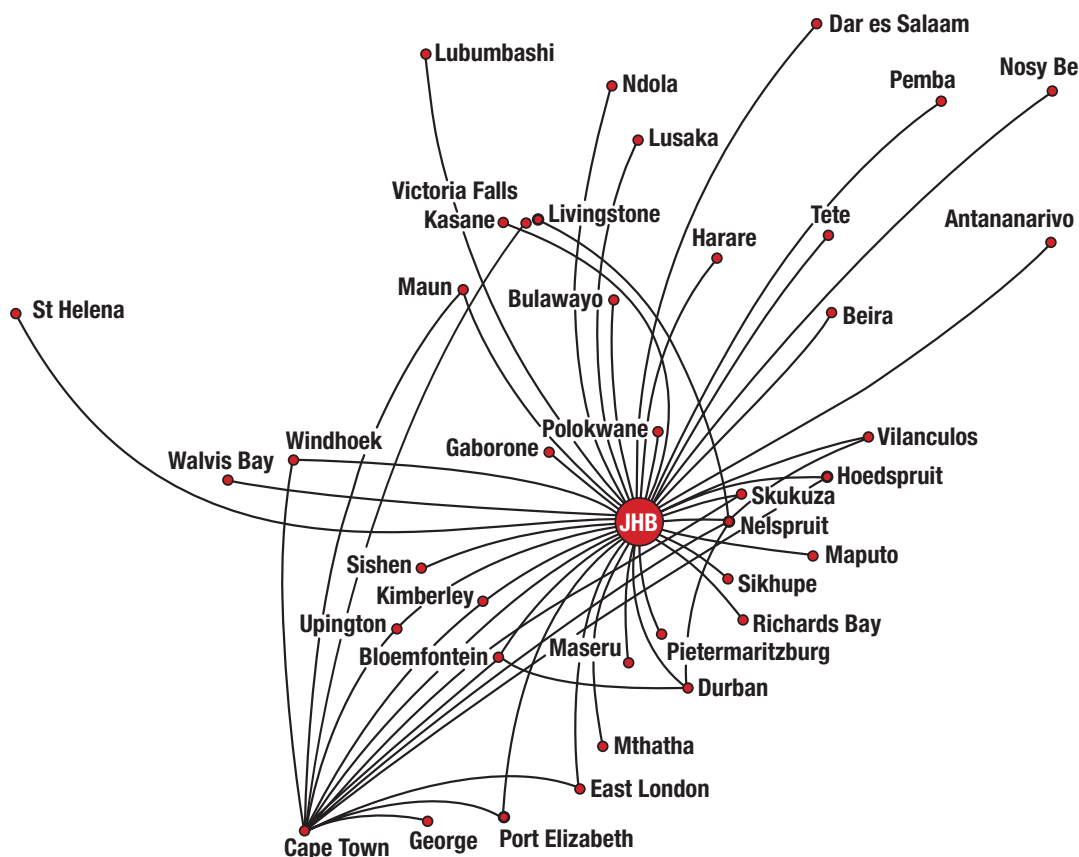

Revealing our new colours

The freedom of the broadest route network

Our fleet

Embraer E-Jet 190: 98 seats

6 Business class - seat configuration 1 and 2

92 Economy class - seat configuration 2 and 2

Embraer E-Jet 170: 74 seats