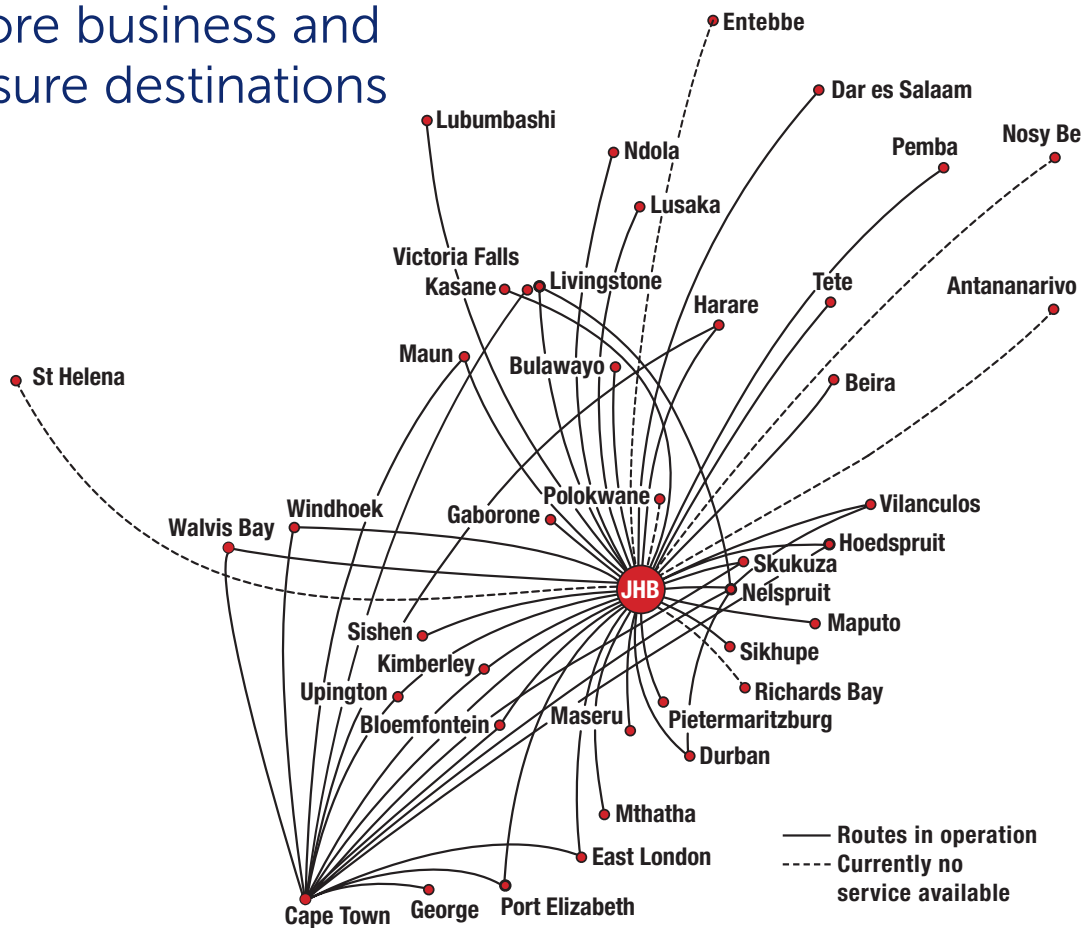

Connecting you to the widest network

More business and leisure destinations

Our fleet

Embraer E-Jet 190: 98 seats
 6 Business class - seat configuration 1 and 2
 92 Economy class - seat configuration 2 and 2