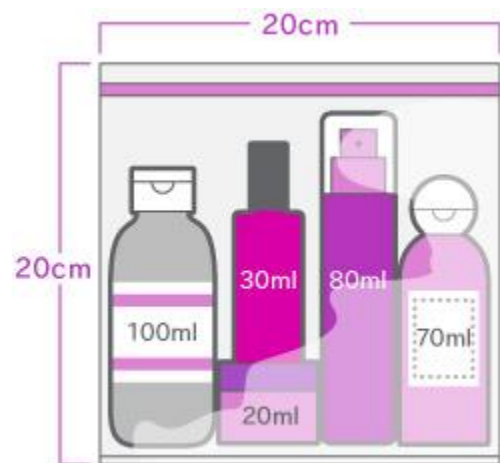

SECURITY SCREENING

Check your hand baggage now

Put Liquids, Gels, Cream and Pastes inside a plastic bag

Only containers under 100ml allowed

Rules for liquids allowed on flights

- Maximum 100ml containers
- Transparent re-sealable plastic bag
- Items fit comfortably
- Fastened closed
- One bag per person
- Plastic bag to be presented separately from other hand baggage for screening

Don't overfill the bag

Rules for liquids NOT allowed on flights

- Open bags
- Over 1L bags
- Containers over 100ml, even if partially full

Remove sharp items from your hand baggage