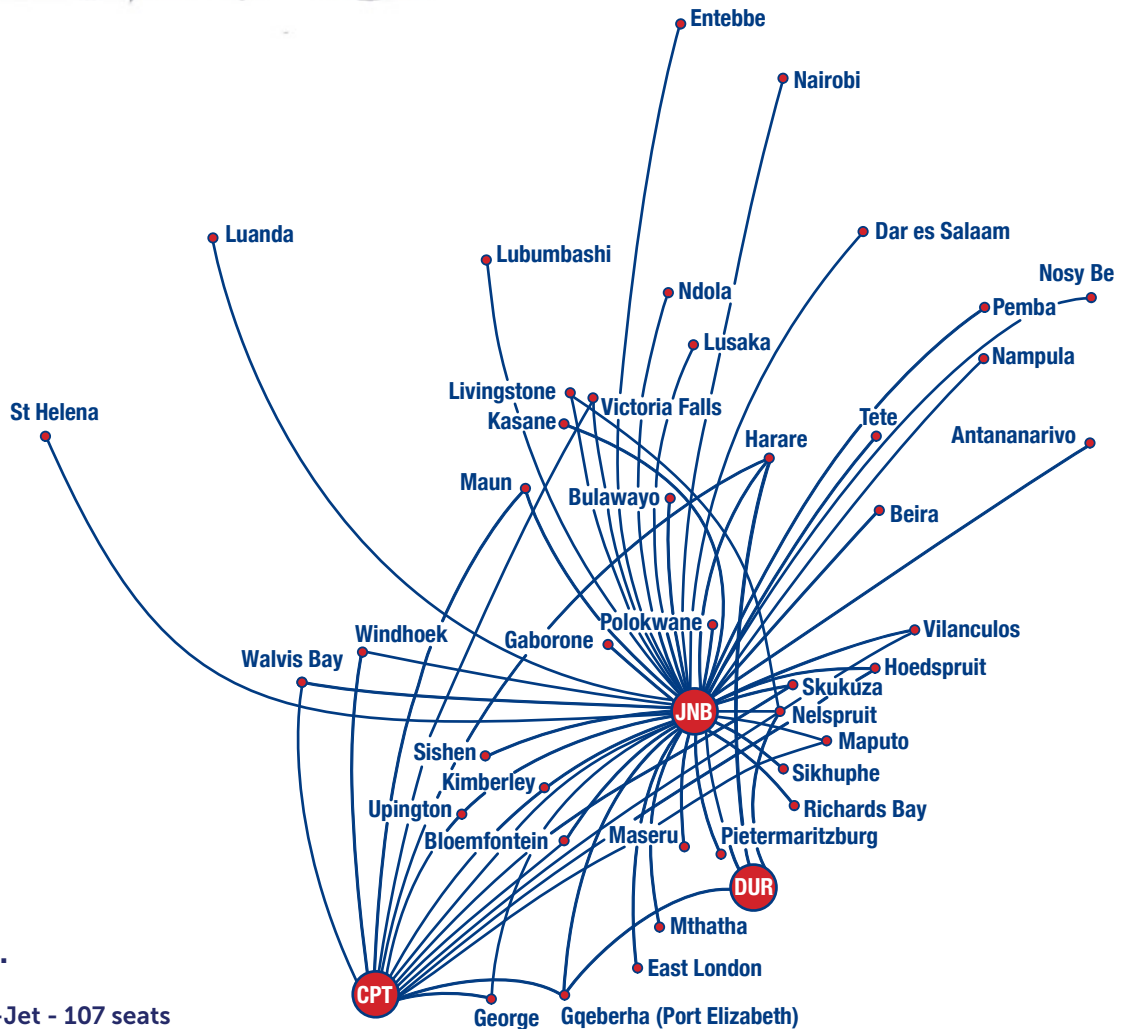

# More destinations, More aircraft.

## Our fleet.

**Embraer E195 E-Jet - 107 seats**  
 11 business class | 1-by-2 seat config.  
 96 economy class | 2-by-2 seat config.

**Embraer E190 E-Jet - 98 seats**  
 6 Business Class | 1-by-2 seat config.  
 92 Economy Class | 2-by-2 seat config.

## FLIGHTS – Regional

FLIGHT	ROUTE	DEPARTURE	ARRIVAL	FREQUENCY	AIRCRAFT	SEATS
<b>Cape Town - Harare - Cape Town</b>						
4Z382	Cape Town - Harare	10:30	13:40	1 3 5 7	Ejet 190	98
4Z383	Harare - Cape Town	14:30	17:50	1 3 5 7	Ejet 190	98
<b>Cape Town - Maputo - Cape Town</b>						
4Z489	Cape Town - Maputo	17:10	19:40	1 3 5 7	Embraer 140	44
4Z490	Maputo - Cape Town	06:10	09:00	1 2 4 6	Embraer 140	44
<b>Cape Town - Maun - Cape Town</b>						
4Z314	Cape Town - Maun	10:35	13:10	1 2 3 4 5 6 7	Embraer 140	44
4Z315	Maun - Cape Town	13:40	16:20	1 2 3 4 5 6 7	Embraer 140	44
<b>Cape Town - Victoria Falls - Cape Town</b>						
4Z390	Cape Town - Victoria Falls	09:45	12:40	1 2 3 4 5 7	Embraer 140	44
4Z391	Victoria Falls - Cape Town	13:15	16:20	1 2 3 4 5 7	Embraer 140	44
<b>Cape Town - Walvisbay - Cape Town</b>						
4Z346	Cape Town - Walvisbay	12:05	14:20	6	Embraer 135	37
4Z348	Cape Town - Walvisbay	14:00	16:15	1 2 3 4 5 7	Embraer 135	37
4Z347	Walvisbay - Cape Town	14:55	17:05	6	Embraer 135	37
4Z349	Walvisbay - Cape Town	16:50	19:00	1 2 3 4 5 7	Embraer 135	37
<b>Cape Town - Windhoek - Cape Town</b>						
4Z320	Cape Town - Windhoek	06:20	08:35	1 2 3 4 5	Embraer 135	37
4Z326	Cape Town - Windhoek	10:40	12:55	1 2 3 4 5 6 7	Ejet 190	98
4Z328	Cape Town - Windhoek	17:10	19:25	4 5 7	Embraer 140	44
4Z329	Windhoek - Cape Town	07:00	09:10	1 5 6	Embraer 140	44
4Z321	Windhoek - Cape Town	09:25	11:35	1 2 3 4 5	Embraer 135	37
4Z327	Windhoek - Cape Town	13:40	15:50	1 2 3 4 5 6 7	Ejet 190	98