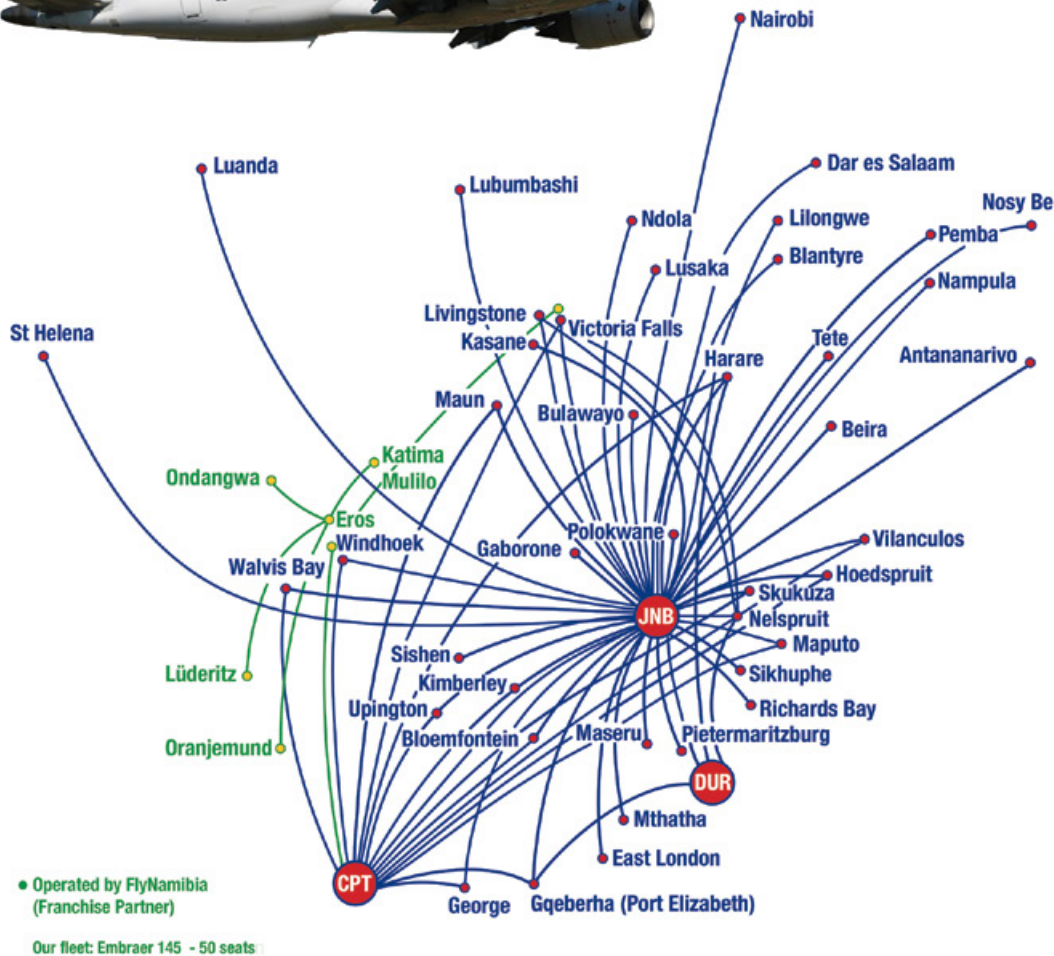

More destinations, More aircraft.

Our fleet

Embraer E195 E-Jet - 107 seats
 11 Business Class | 1-by-2 seat config.
 96 Economy Class | 2-by-2 seat config.

Embraer E190 E-Jet - 98 seats
 6 Business Class | 1-by-1 seat config.
 92 Economy Class | 2-by-2 seat config.

AIRLINK

Flight Schedule Guide subject to change – latest updates available at <https://www.flyairlink.com/flightschedule>.

FLIGHTS – Operated by FlyNamibia										
FLIGHT	ROUTE		DEPARTURE	ARRIVAL	FREQUENCY			AIRCRAFT	SEATS	
Eros - Ondangwa - Eros										
WW*4Z8505	Eros	- Ondangwa	07:30	08:30	2	5	7	Embraer 145	50	
WW*4Z8595	Eros	- Ondangwa	16:00	17:00	1	2	3	4	5	7
WW*4Z8506	Ondangwa	- Eros	09:10	10:10	2	5	7	Embraer 145	50	
WW*4Z8596	Ondangwa	- Eros	17:40	18:40	1	2	3	4	5	7
Eros - Oranjemund - Eros										
WW*4Z8507	Eros	- Oranjemund	07:00	08:15	1	2	3	4	5	7
WW*4Z8508	Oranjemund	- Eros	13:15	14:30	1	2	3	4	5	7
Eros - Katima Mulilo - Eros										
WW*4Z8537	Eros	- Katima Mulilo	11:00	12:30	3	5	7	Embraer 135	37	
WW*4Z8538	Katima Mulilo	- Eros	13:10	14:40	3	5	7	Embraer 135	37	
Eros - Luderitz - Eros										
WW*4Z8542	Eros	- Luderitz	07:15	08:15	1	2	3	4	5	7
WW*4Z8541	Luderitz	- Eros	13:30	14:30	1	2	3	4	5	7
Windhoek - Maun - Windhoek (eff 03 Jul)										
WW*4Z8137	Windhoek	- Maun	10:15	11:15	3	5	7	Embraer 135	37	
WW*4Z8138	Maun	- Windhoek	12:15	13:15	3	5	7	Embraer 135	37	
Windhoek - Victoria Falls - Windhoek (eff 04 April 2024)										
WW*4Z8135	Windhoek	- Victoria Falls	10:15	11:45	2	4	6	EMBRAER 145	50	
WW*4Z8136	Victoria Falls	- Windhoek	12:45	14:15	2	4	6	EMBRAER 145	50	