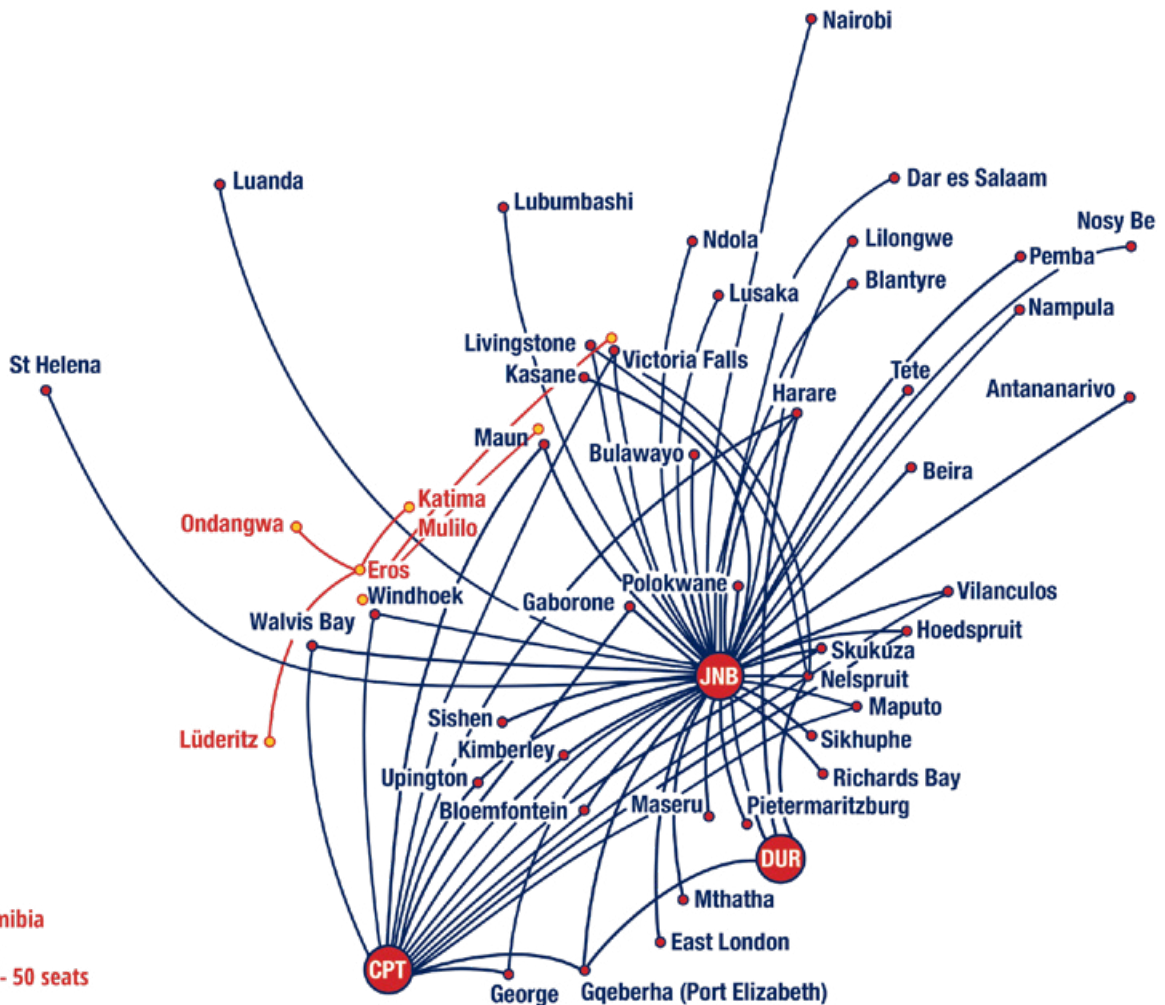

More Destinations, More Aircraft.

Operated by FlyNamibia
(Franchise Partner)
Fleet: Embraer 145 - 50 seats

Our fleet

Embraer E195 E-Jet – 6 Aircraft

107 to 116 seats.
Business Class – 11 | 1-2 configuration.
Economy Class – 96 to 116 | 2-2 configuration.

Embraer E190 E-Jet – 28 Aircraft

98 to 106 seats.
Business Class – 6 to 11 | 1-2 configuration.
Economy Class – 88 to 106 | 2-2 configuration.

Embraer E175 E-Jet – 4 Aircraft

88 seats.
Economy Class – 88 | 2-2 configuration.

FLIGHTS – Operated by FlyNamibia

FLIGHT	ROUTE	DEPARTURE	ARRIVAL	FREQUENCY	AIRCRAFT	SEATS
Eros - Ondangwa - Eros						
WW*4Z8505	Eros - Ondangwa	06:30	07:30	1 2 5	EMBRAER 145	50
WW*4Z8595	Eros - Ondangwa	16:20	17:20	2 3 4 5 7	EMBRAER 145	50
WW*4Z8506	Ondangwa - Eros	08:00	09:00	1 2 5	EMBRAER 145	50
WW*4Z8596	Ondangwa - Eros	17:50	18:50	2 3 4 5 7	EMBRAER 145	50
Windhoek - Victoria Falls - Windhoek						
WW*4Z8135	Windhoek - Victoria Falls	10:15	11:40	2 3 4 6	EMBRAER 145	50
WW*4Z8136	Victoria Falls - Windhoek	12:45	14:15	2 3 4 6	EMBRAER 145	50
Windhoek - Maun - Windhoek						
WW*4Z8137	Windhoek - Maun	10:15	12:25	3 5 7	EMBRAER 145	50
WW*4Z8138	Maun - Windhoek	13:05	15:15	3 5 7	EMBRAER 145	50

Day 1 = Monday, Day 7 = Sunday

FlyNamibia and Airlink

Airlink franchisee, FlyNamibia, is a strategic partnership that exemplifies a commitment to growth and collaboration. This co-operation not only strengthens FlyNamibia's regional presence but also expands its global reach, enhancing its network through Airlink and its global partners.